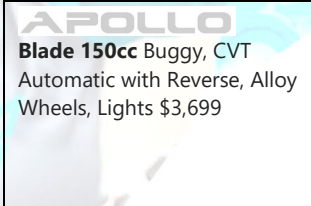

Kinroad Sahara 150 Buggy Go Kart, CVT Automatic $2,899.00

APOLLO Blade 150cc Buggy, CVT Automatic with Reverse, Alloy Wheels, Lights $3,699