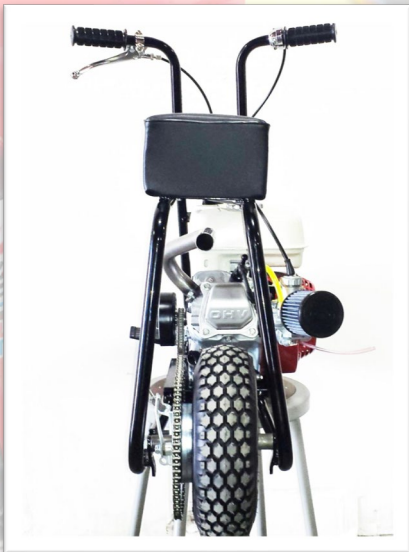

STAGE 1 KITS

Easy bolt-on upgrades to wake up and unleash the power of your engine.

STAGE-1 KIT for Stock Carb. Includes Intake Adapter Billet Aluminum, Angled Air Filter, Fatty Exhaust.

Pipe runs thru the frame. Adds about 3hp

- Mounts to Honda GX120/160/200, Titan TX200, Predator 212

MIKUNI STAGE 1 KIT, with Fatty,

from the Little BadAss™ Motorcycle Co., for most Minibikes and Gokarts

Kit Includes:

- Mikuni Intake Manifold, Curved or Inverted
- Mikuni VM22mm Carb
- Fatty High Flow Exhaust Header
- High Flow Air Filter

MIKUNI STAGE 1 KIT, with Stinger,

from the Little BadAss™ Motorcycle Co., fits most Minibikes and Gokarts

Kit Includes:

- Mikuni Intake Manifold, Curved or Inverted
- Mikuni VM22mm Carb
- High Flow Air Filter
- Stinger High Flow Exhaust Header

Stage 1: **Coleman CT200U-EX/MB200/Baja Warrior Performance Kit.** Performance kit features 4 easily interchanged parts that will wake up your factory stock 6.5 hp engine! These parts help the engine to breathe better resulting in more power!