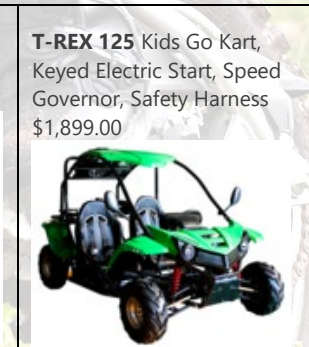

Mud Monster Kids 98cc Go Kart Full Suspension \$1,095.00

Mini Bike Kit, 5" Wheels Everything is included except engine and clutch. \$469.00

Mini Bike Kit, 8" Wheels Everything is included except engine and clutch \$549.00

Prowler 125cc Kids Go Kart \$1,799.00

Coolster 125cc Kids Go Kart \$1,699.00

ACE 125 Kids Go Kart, Keyed Electric Start, Speed Governor, Safety Harness \$1,849.00

T-REX 125 Kids Go Kart, Keyed Electric Start, Speed Governor, Safety Harness \$1,899.00