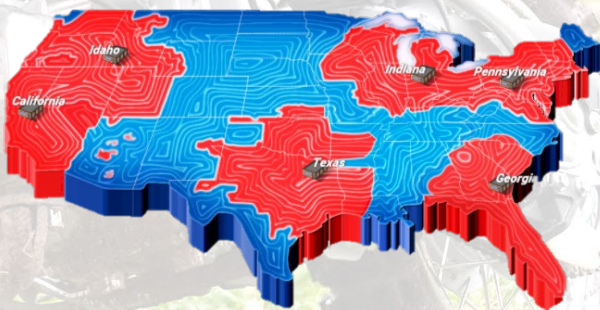

VEHICLES

GoKarts USA carries over 450 powersports vehicles from all the top manufacturers including TrailMaster, Kandi, BMS, Apollo, American Racer, Coolster, Dong Feng, SSR, Voodoo, Little BadAss, Titan and many others. Vehicle types include Go Kart, Mini Bike, Dirt Bike, ATV, UTV Side-by-side, Scooter, Mini-Scooter, Kids Ride-on toys, Pocket Bikes, Drift Trikes, Mini Chopper and many more.

7 warehouse locations to serve you.