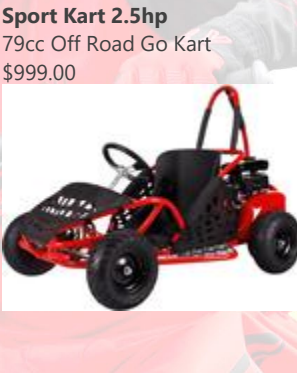

Mud Monster Kids 98cc Go Kart Full Suspension $1,095.00