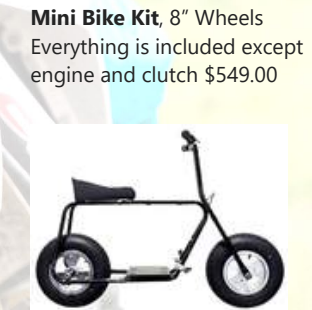

SandDemon Go Kart 49cc 2-Stroke \$699.00

Safari 200 Buggy Jeep Go Kart, Auto, Reverse, Lights, Alloy Wheels \$2,998.00

Kinroad Sahara 150 Buggy Go Kart, CVT Automatic \$2,899.00

Sport Kart 2.5hp 79cc Off Road Go Kart \$999.00

Mud Monster Kids 98cc Go Kart Full Suspension \$1,095.00

Mini Bike Kit, 5" Wheels Everything is included except engine and clutch. \$469.00

Mini Bike Kit, 8" Wheels Everything is included except engine and clutch \$549.00