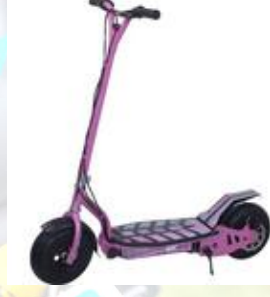

Electric Scooter
300w Pink $249.00