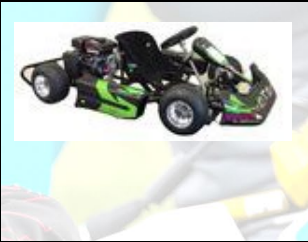

VOODOO KID
3hp for KIDS Ages 5-8 has features of Race Karts costing much more. 3hp 4-stroke Engine, Hydraulic Disc Brakes, 25+ mph. KIC Race approved! great for recreational use. $1249